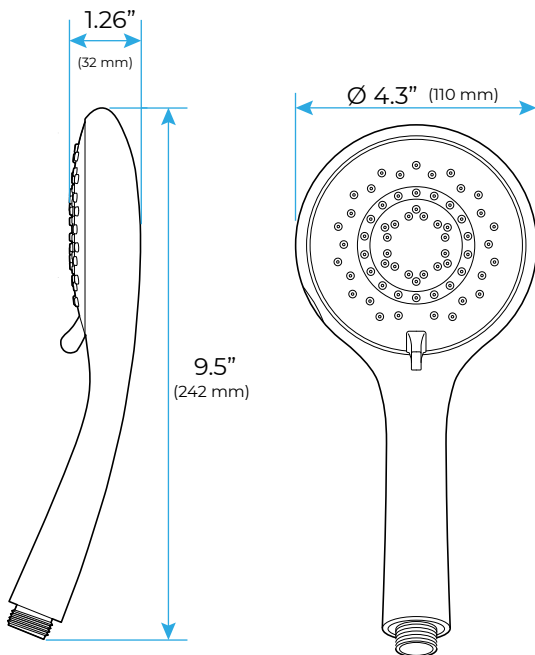

MUSICAL THERMOSTATIC LED PHONE CONTROLLED RAINFALL WATERFALL SHOWER SYSTEM WITH ROUND HAND SHOWER SPECIFICATIONS

Shower Head

- Shower Panel /Hose Material: 304 Stainless Steel
- Shower Head Size: 900*300 mm
- Shower Mixer Material: Brass
- Concealed Mixer Size: 465*130 mm
- Showerheads Install: Embedded Ceiling Mounted
- Concealed Mixer Install: Wall-Mounted
- LED Shower Head Functions: Rainfall, Waterfall, Water Column
- Water Pressure: 0.3 MPA
- Water Flow: 16L/min~28L/min
- Hand Shower/ Shower holder Material: Brass
- Shower Accessories Material: Brass
- LED Light: Need to Connect Power
- LED Light Color: 64 Color
- Shower Hose Length: 1.5M
- AC: 100-265V 50/60Hz

Kinds of color **64**
 temperature adjustable

 Buile-in WIFI
 Phone control color

 Color software App install instruction
 download name: **Smart Life**

All dimensions and specifications are nominal and may vary. Use actual products for accuracy in critical situations.

Shower Mixer

All functions can be used at the same time.

Spin button change water flow size.

Thread have G 1/2" and NPT 1/2"

Spout

Hand Shower

Flow Rate: 2.0 GPM / 7.6 LPM

38°C

Thermostatic Control

Main body
Brass casting body

Brushed gold

Embedded Depth: 60mm

Shower Mixer Connections