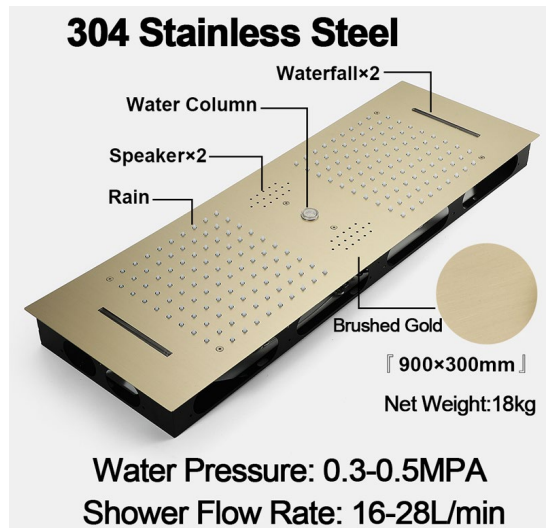

MUSICAL THERMOSTATIC LED PHONE CONTROLLED RAINFALL WATERFALL SHOWER SYSTEM WITH ROUND HAND SHOWER SPECIFICATIONS

Shower Head

- Shower Panel /Hose Material: 304 Stainless Steel
- Shower Head Size: 900*300 mm
- Shower Mixer Material: Brass
- Concealed Mixer Size: 465*130 mm
- Showerheads Install: Embedded Ceiling Mounted
- Concealed Mixer Install: Wall-Mounted
- LED Shower Head Functions: Rainfall, Waterfall, Water Column
- Water Pressure: 0.3 MPA
- Water Flow: 16L/min~28L/min
- Hand Shower/ Shower holder Material: Brass
- Shower Accessories Material: Brass
- LED Light: Need to Connect Power
- LED Light Color: 64 Color
- Shower Hose Length: 1.5M
- AC: 100-265V 50/60Hz

Kinds of color **64**
 temperature adjustable

 Buile-in WIFI
 Phone control color

 Color software App install instruction
 download name: **Smart Life**

All dimensions and specifications are nominal and may vary. Use actual products for accuracy in critical situations.

Shower Mixer

All functions can be used at the same time.

Spin button change water flow size.

Thread have G 1/2" and NPT 1/2"

Spout

Hand Shower

Flow Rate: 2.0 GPM / 7.6 LPM

38°C

Thermostatic Control

Main body
Brass casting body

Brushed gold

Embedded Depth: 60mm

Shower Mixer Connections