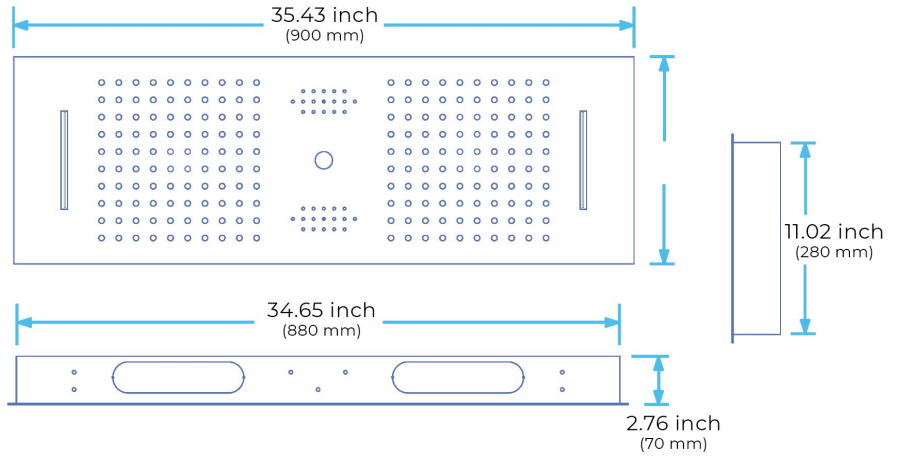

MUSICAL THERMOSTATIC LED PHONE CONTROLLED RAINFALL WATERFALL SHOWER SYSTEM WITH ROUND HAND SHOWER SPECIFICATIONS

Shower Head

- Shower Panel /Hose Material: 304 Stainless Steel
- Shower Head Size: 900*300 mm
- Shower Mixer Material: Brass
- Concealed Mixer Size: 465*130 mm
- Showerheads Install: Embedded Ceiling Mounted
- Concealed Mixer Install: Wall-Mounted
- LED Shower Head Functions: Rainfall, Waterfall, Water Column
- Water Pressure: 0.3 MPA
- Water Flow: 16L/min~28L/min
- Hand Shower/ Shower holder Material: Brass
- Shower Accessories Material: Brass
- LED Light: Need to Connect Power
- LED Light Color: 64 Color
- Shower Hose Length: 1.5M
- AC: 100-265V 50/60Hz

Kinds of color **64**
 temperature adjustable

 Buile-in WIFI
 Phone control color

 Color software App install instruction
 download name: **Smart Life**

All dimensions and specifications are nominal and may vary. Use actual products for accuracy in critical situations.

Shower Mixer

All functions can be used at the same time.

Spin button change water flow size.

Thread have G 1/2" and NPT 1/2"

Spout

Hand Shower

Flow Rate: 2.0 GPM / 7.6 LPM

38°C

Thermostatic Control

Main body
Brass casting body

Brushed gold

Embedded Depth: 60mm

Shower Mixer Connections