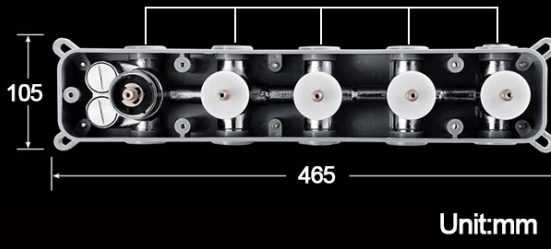

MUSICAL THERMOSTATIC LED PHONE CONTROLLED RAINFALL WATERFALL SHOWER SYSTEM WITH ROUND HAND SHOWER SPECIFICATIONS

Shower Head

- Shower Panel /Hose Material: 304 Stainless Steel
- Shower Head Size: 900*300 mm
- Shower Mixer Material: Brass
- Concealed Mixer Size: 465*130 mm
- Showerheads Install: Embedded Ceiling Mounted
- Concealed Mixer Install: Wall-Mounted
- LED Shower Head Functions: Rainfall, Waterfall, Water Column
- Water Pressure: 0.3 MPA
- Water Flow: 16L/min~28L/min
- Hand Shower/ Shower holder Material: Brass
- Shower Accessories Material: Brass
- LED Light: Need to Connect Power
- LED Light Color: 64 Color
- Shower Hose Length: 1.5M
- AC: 100-265V 50/60Hz

Kinds of color **64**
 temperature adjustable

 Buile-in WIFI
 Phone control color

 Color software App install instruction
 download name: **Smart Life**

All dimensions and specifications are nominal and may vary. Use actual products for accuracy in critical situations.

Shower Mixer

All functions can be used at the same time.

Spin button change water flow size.

Thread have G 1/2" and NPT 1/2"

Spout

Hand Shower

Flow Rate: 2.0 GPM / 7.6 LPM

38°C

Thermostatic Control

Main body
Brass casting body

Brushed gold

Embedded Depth: 60mm

Shower Mixer Connections