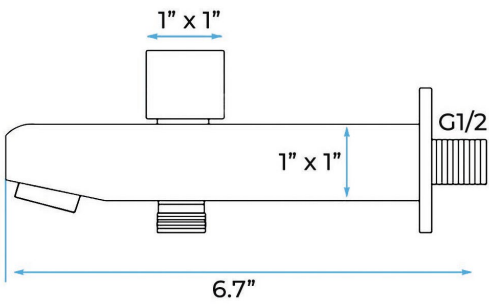

MUSICAL THERMOSTATIC LED PHONE CONTROLLED RAINFALL WATERFALL SHOWER SYSTEM WITH ROUND HAND SHOWER SPECIFICATIONS

Shower Head

- Shower Panel /Hose Material: 304 Stainless Steel
- Shower Head Size: 900*300 mm
- Shower Mixer Material: Brass
- Concealed Mixer Size: 465*130 mm
- Showerheads Install: Embedded Ceiling Mounted
- Concealed Mixer Install: Wall-Mounted
- LED Shower Head Functions: Rainfall, Waterfall, Water Column
- Water Pressure: 0.3 MPA
- Water Flow: 16L/min~28L/min
- Hand Shower/ Shower holder Material: Brass
- Shower Accessories Material: Brass
- LED Light: Need to Connect Power
- LED Light Color: 64 Color
- Shower Hose Length: 1.5M
- AC: 100-265V 50/60Hz

Shower Mixer

All functions can be used at the same time.

Spin button change water flow size.

Thread have G 1/2" and NPT 1/2"

Spout

Hand Shower

Flow Rate: 2.0 GPM / 7.6 LPM

38°C

Thermostatic Control

Main body
Brass casting body

Brushed gold

Embedded Depth: 60mm

Shower Mixer Connections