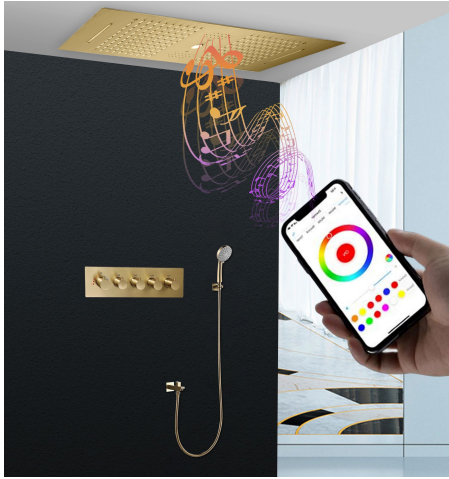

MUSICAL THERMOSTATIC LED PHONE CONTROLLED RAINFALL WATERFALL SHOWER SYSTEM WITH ROUND HAND SHOWER SPECIFICATIONS

Shower Head

- Shower Panel /Hose Material: 304 Stainless Steel
- Shower Head Size: 900*300 mm
- Shower Mixer Material: Brass
- Concealed Mixer Size: 465*130 mm
- Showerheads Install: Embedded Ceiling Mounted
- Concealed Mixer Install: Wall-Mounted
- LED Shower Head Functions: Rainfall, Waterfall, Water Column
- Water Pressure: 0.3 MPA
- Water Flow: 16L/min~28L/min
- Hand Shower/ Shower holder Material: Brass
- Shower Accessories Material: Brass
- LED Light: Need to Connect Power
- LED Light Color: 64 Color
- Shower Hose Length: 1.5M
- AC: 100-265V 50/60Hz

Kinds of color **64**
 temperature adjustable

 Buile-in WIFI
 Phone control color

 Color software App install instruction
 download name: **Smart Life**

All dimensions and specifications are nominal and may vary. Use actual products for accuracy in critical situations.

Shower Mixer

All functions can be used at the same time.

Spin button change water flow size.

Thread have G 1/2" and NPT 1/2"

Spout

Hand Shower

Flow Rate: 2.0 GPM / 7.6 LPM

38°C

Thermostatic Control

Main body
Brass casting body

Brushed gold

Embedded Depth: 60mm

Shower Mixer Connections