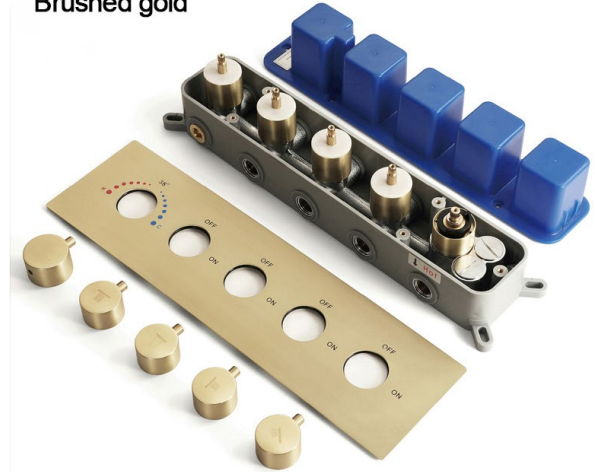

MUSICAL THERMOSTATIC LED PHONE CONTROLLED RAINFALL WATERFALL SHOWER SYSTEM WITH ROUND HAND SHOWER SPECIFICATIONS

Shower Head

- Shower Panel /Hose Material: 304 Stainless Steel
- Shower Head Size: 900*300 mm
- Shower Mixer Material: Brass
- Concealed Mixer Size: 465*130 mm
- Showerheads Install: Embedded Ceiling Mounted
- Concealed Mixer Install: Wall-Mounted
- LED Shower Head Functions: Rainfall, Waterfall, Water Column
- Water Pressure: 0.3 MPA
- Water Flow: 16L/min~28L/min
- Hand Shower/ Shower holder Material: Brass
- Shower Accessories Material: Brass
- LED Light: Need to Connect Power
- LED Light Color: 64 Color
- Shower Hose Length: 1.5M
- AC: 100-265V 50/60Hz

Kinds of color **64**
 temperature adjustable

 Buile-in WIFI
 Phone control color

 Color software App install instruction
 download name: **Smart Life**

All dimensions and specifications are nominal and may vary. Use actual products for accuracy in critical situations.

Shower Mixer

All functions can be used at the same time.

Spin button change water flow size.

Thread have G 1/2" and NPT 1/2"

Spout

Hand Shower

Flow Rate: 2.0 GPM / 7.6 LPM

38°C

Thermostatic Control

Main body
Brass casting body

Brushed gold

Embedded Depth: 60mm

Shower Mixer Connections