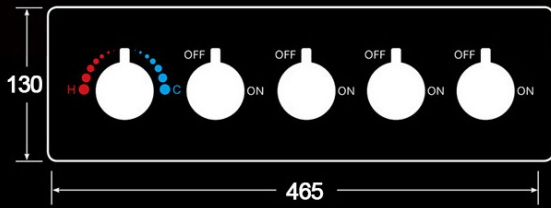

MUSICAL THERMOSTATIC LED PHONE CONTROLLED RAINFALL WATERFALL SHOWER SYSTEM WITH ROUND HAND SHOWER SPECIFICATIONS

Shower Head

- Shower Panel /Hose Material: 304 Stainless Steel
- Shower Head Size: 900*300 mm
- Shower Mixer Material: Brass
- Concealed Mixer Size: 465*130 mm
- Showerheads Install: Embedded Ceiling Mounted
- Concealed Mixer Install: Wall-Mounted
- LED Shower Head Functions: Rainfall, Waterfall, Water Column
- Water Pressure: 0.3 MPA
- Water Flow: 16L/min~28L/min
- Hand Shower/ Shower holder Material: Brass
- Shower Accessories Material: Brass
- LED Light: Need to Connect Power
- LED Light Color: 64 Color
- Shower Hose Length: 1.5M
- AC: 100-265V 50/60Hz

Kinds of color **64**
 temperature adjustable

 Buile-in WIFI
 Phone control color

 Color software App install instruction
 download name: **Smart Life**

All dimensions and specifications are nominal and may vary. Use actual products for accuracy in critical situations.

Shower Mixer

All functions can be used at the same time.

Spin button change water flow size.

Thread have G 1/2" and NPT 1/2"

Spout

Hand Shower

Flow Rate: 2.0 GPM / 7.6 LPM

38°C

Thermostatic Control

Main body
Brass casting body

Brushed gold

Embedded Depth: 60mm

Shower Mixer Connections